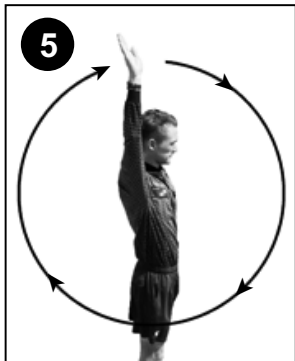

Direct free kick
(points in direction of kick)

Indirect free kick

Play On

Timeout

(Wind-up to start clock)

Penalty Kick
(point to spot),
Goal Kick
(point to goal area)

Caution/
ejection

Corner Kick
(point to corner)