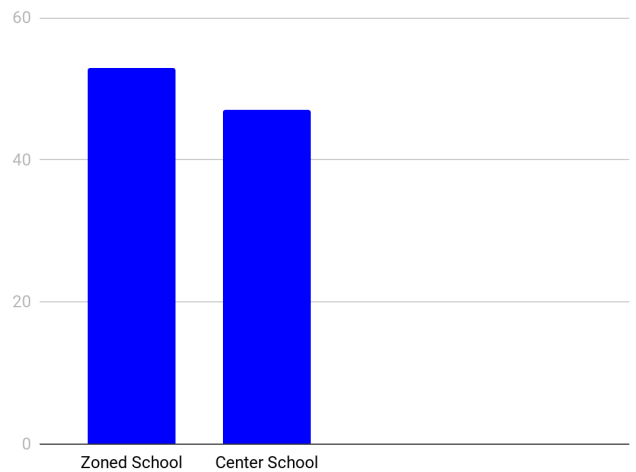

ELLs for Program Model

Alachua County ESOL Updates for 2018-19

- ELL Graduation rate is up 3.9%
- ELL proficiency rate on ACCESS test is up 2% (the state avg. went down 1%)
- ELL ELA proficiency is 1.1% higher than the state avg.
- ELL Math proficiency is 11% higher than state avg.
- ELL Science proficiency is 11% higher than the state
- ELL Civics and History proficiency is 7% higher than the state