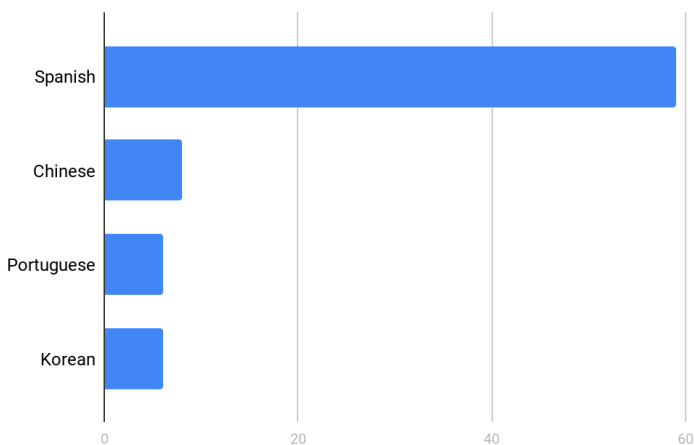

# SBAC ELL Report

ELLs by Grade Level

There are just over 800 ESOL students attending Alachua County schools!

2.8% of our over 25,000 SBAC students are classified as active English Language Learners.

Percentage of ELLs by Home Language