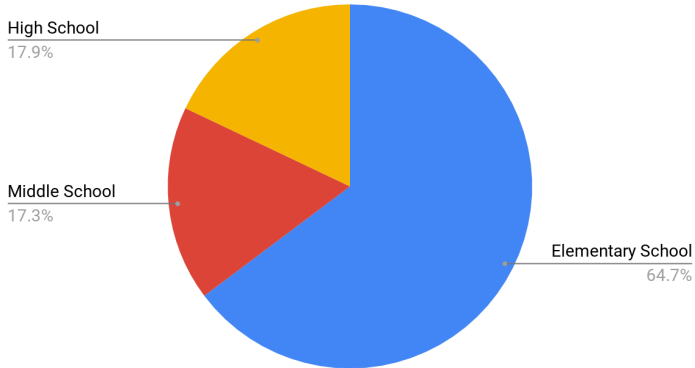

# SBAC ELL Report

ELLs by Grade Level

There are just over 800 ESOL students attending Alachua County schools!

2.8% of our over 25,000 SBAC students are classified as active English Language Learners.

Percentage of ELLs by Home Language